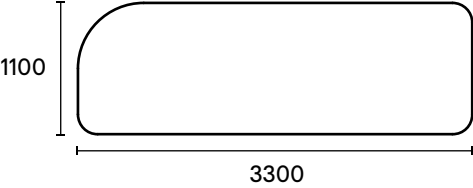

Ethos Max

End shape options

Square ends

Sofas / Connecting modules

Chair / Ottoman

Free-play moveable seat backs

front view

Free-play moveable arm rest

side view

Round ends

Sofas

Ottoman

Connecting modules

Free-play moveable arm rest

D-shaped ends

Sofas

Chair / Ottoman

Connecting modules

Left

Right

Curved modules

90 degree curve

60 degree curve

Corner modules