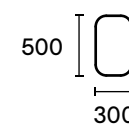

Ethos Max

End shape options

Square ends

Sofas / Connecting modules

Chair / Ottoman

Free-play moveable seat backs

front view

Free-play moveable arm rest