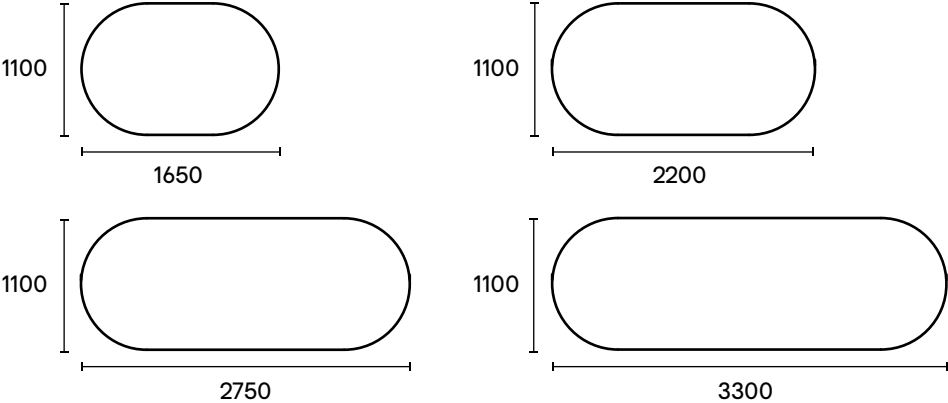

Ethos Max

End shape options

Square ends

Sofas / Connecting modules

Chair / Ottoman

Free-play moveable seat backs

front view

Free-play moveable arm rest

side view

Round ends

Sofas

Ottoman

Connecting modules

Free-play moveable arm rest

D-shaped ends

Sofas

Chair / Ottoman

Connecting modules

Left

Right

Curved modules

90 degree curve

60 degree curve

Corner modules