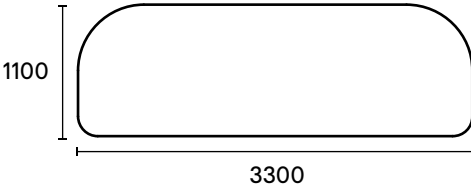

Ethos Max

End shape options

Square ends

Sofas / Connecting modules

Chair / Ottoman

Free-play moveable seat backs

front view

Free-play moveable arm rest

side view

Round ends

Sofas

Ottoman

Connecting modules

Free-play moveable arm rest

D-shaped ends

Sofas

Chair / Ottoman

Connecting modules

Left

Right

Curved modules

90 degree curve

60 degree curve

Corner modules