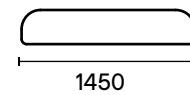

Ethos Max

End shape options

Square ends

Sofas / Connecting modules

Chair / Ottoman

Free-play moveable seat backs

front view

Free-play moveable arm rest