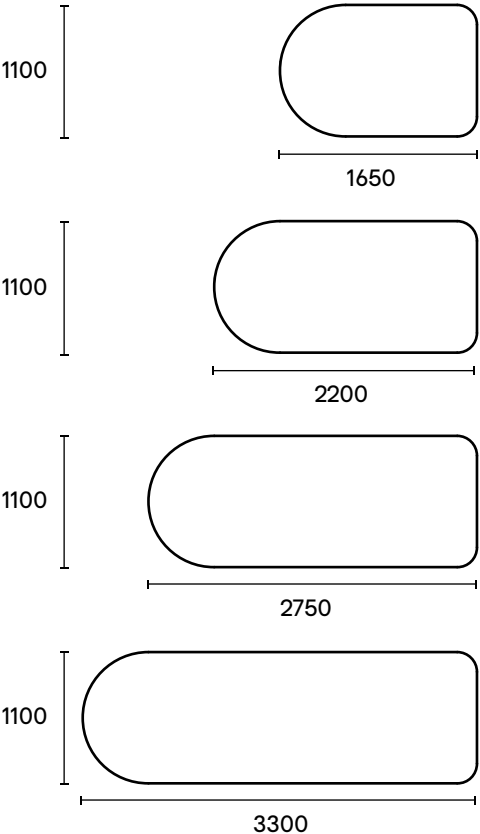

Ethos Max

End shape options

Square ends

Sofas / Connecting modules

Chair / Ottoman

Free-play moveable seat backs

front view

Free-play moveable arm rest

side view

Round ends

Sofas

Ottoman

Connecting modules

Free-play moveable arm rest

D-shaped ends

Sofas

Chair / Ottoman

Connecting modules

Left

Right

Curved modules

90 degree curve

60 degree curve

Corner modules