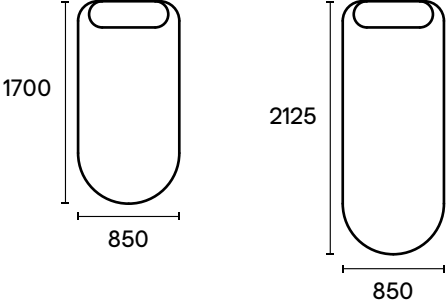

Round ends

Sofas

Chaises

Ottoman

Connecting modules

Free-play moveable arm rest