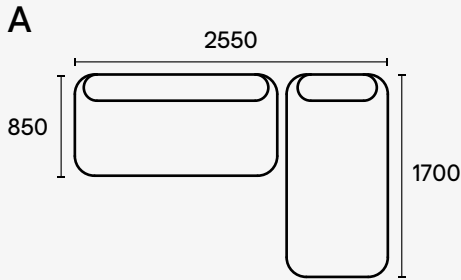

Suggested combinations

If these specifications don't fit your space perfectly, we can provide a customised solution.

For any questions or to place an order please visit our showroom, call (02) 9000 5870 or email info@e9design.com.au

Showroom: 61-63 O'Riordan Street, Alexandria, NSW. Open Mon - Sun, 10am - 5pm.