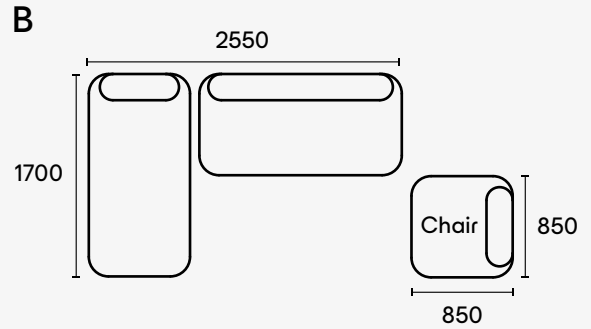

Suggested combinations

If these specifications don't fit your space perfectly, we can provide a customised solution.

For any questions or to place an order please visit our showroom, call (02) 9000 5870 or email info@e9design.com.au

Showroom: 61-63 O'Riordan Street, Alexandria, NSW. Open Mon - Sun, 10am - 5pm.