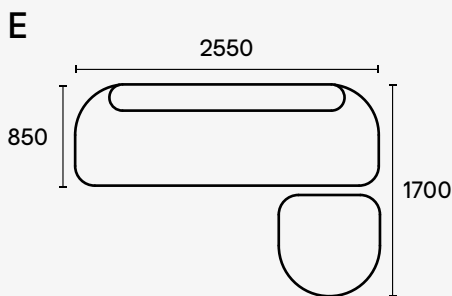

Suggested combinations

If these specifications don't fit your space perfectly, we can provide a customised solution.

For any questions or to place an order please visit our showroom, call (02) 9000 5870 or email info@e9design.com.au

Showroom: 61-63 O'Riordan Street, Alexandria, NSW. Open Mon - Sun, 10am - 5pm.